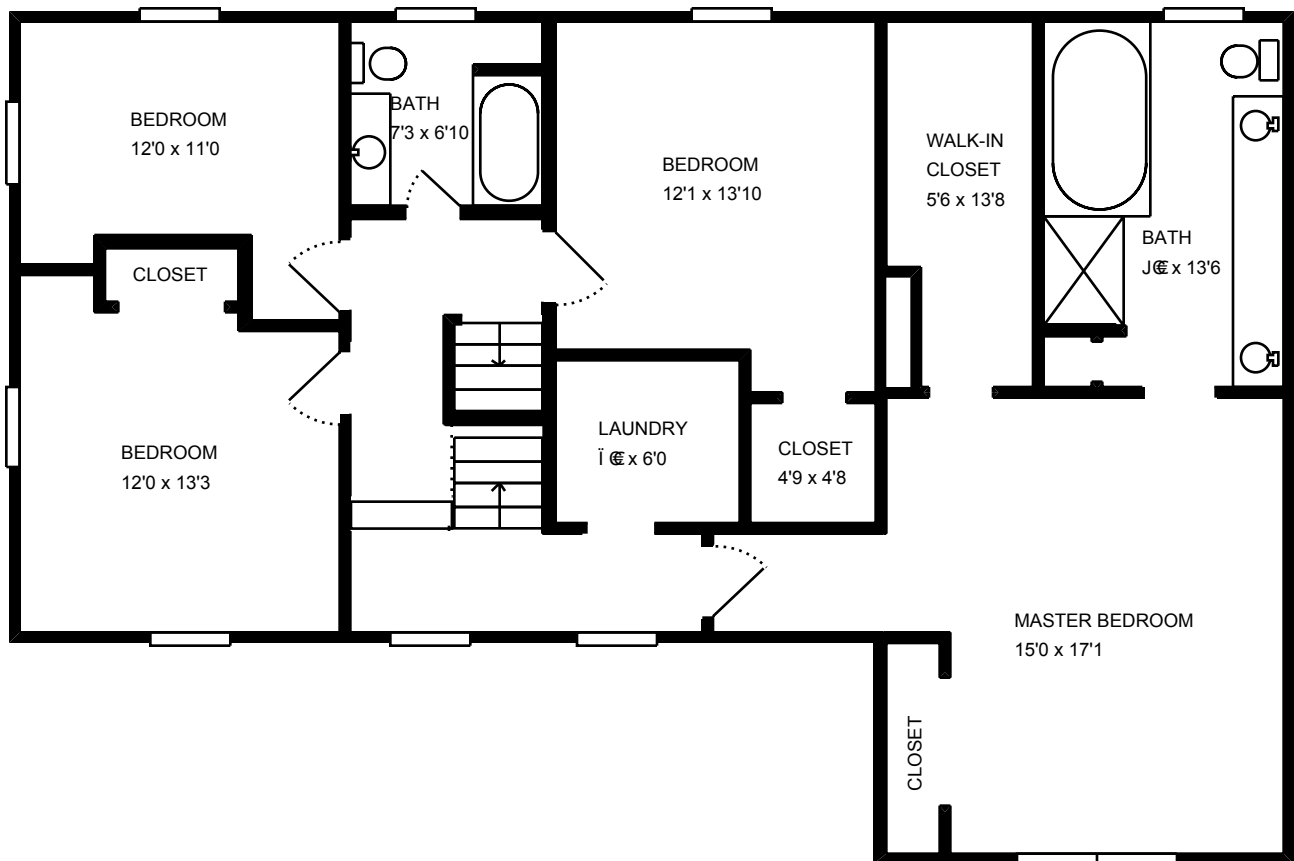

REAL ESTATE MEASURE

Website RE
Order #RE9800-19628
Measure #11573295
Measured 05/12/16

Property Address:
4704 Langdrum Lane
CHEVY CHASE, MD 20815

Total interior square footage on page: 735 sf

Measurements supplied for marketing purposes only. For full details, please visit <http://www.homedepotmeasures.com/RealEstateWarranty.htm>

REAL ESTATE MEASURE

Website RE
Order #RE9800-19628
Measure #11573295
Measured 05/12/16

Property Address:
4704 Langdrum Lane
CHEVY CHASE, MD 20815

Total interior square footage on page: 1121 sf

Measurements supplied for marketing purposes only. For full details, please visit <http://www.homedepotmeasures.com/RealEstateWarranty.htm>

REAL ESTATE MEASURE

Website RE
Order #RE9800-19628
Measure #11573295
Measured 05/12/16

Property Address:
4704 Langdrum Lane
CHEVY CHASE, MD 20815

Total interior square footage on page: 1139 sf

Measurements supplied for marketing purposes only. For full details, please visit <http://www.homedepotmeasures.com/RealEstateWarranty.htm>