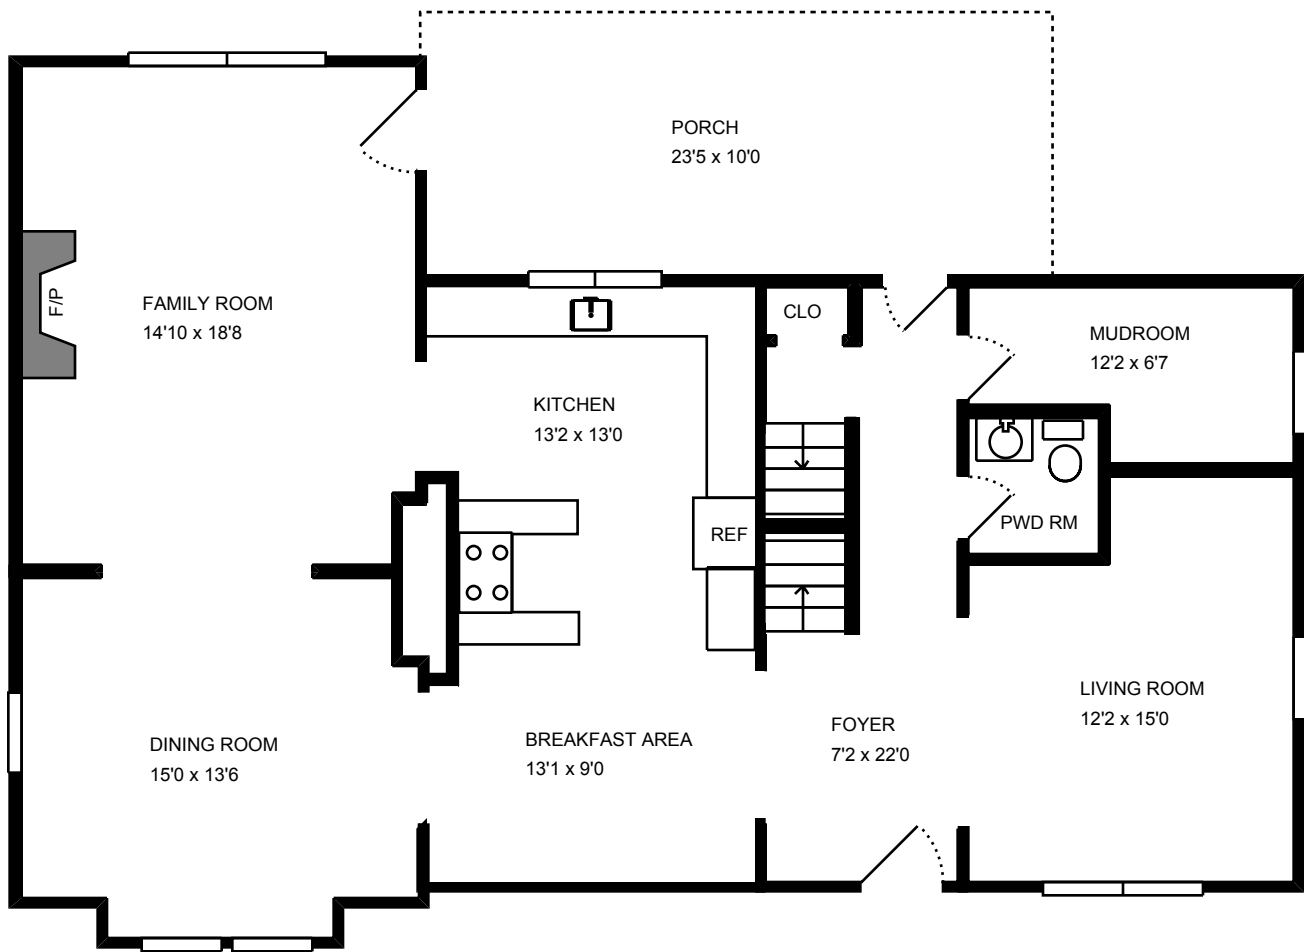

REAL ESTATE MEASURE

Website RE
Order #RE9800-19628
Measure #11573295
Measured 05/12/16

Property Address:
4704 Langdrum Lane
CHEVY CHASE, MD 20815

Total interior square footage on page: 735 sf

Measurements supplied for marketing purposes only. For full details, please visit <http://www.homedepotmeasures.com/RealEstateWarranty.htm>

REAL ESTATE MEASURE

Website RE
Order #RE9800-19628
Measure #11573295
Measured 05/12/16

Property Address:
4704 Langdrum Lane
CHEVY CHASE, MD 20815

Total interior square footage on page: 1121 sf

Measurements supplied for marketing purposes only. For full details, please visit <http://www.homedepotmeasures.com/RealEstateWarranty.htm>

REAL ESTATE MEASURE

Website RE
Order #RE9800-19628
Measure #11573295
Measured 05/12/16

Property Address:
4704 Langdrum Lane
CHEVY CHASE, MD 20815

Total interior square footage on page: 1139 sf

Measurements supplied for marketing purposes only. For full details, please visit <http://www.homedepotmeasures.com/RealEstateWarranty.htm>