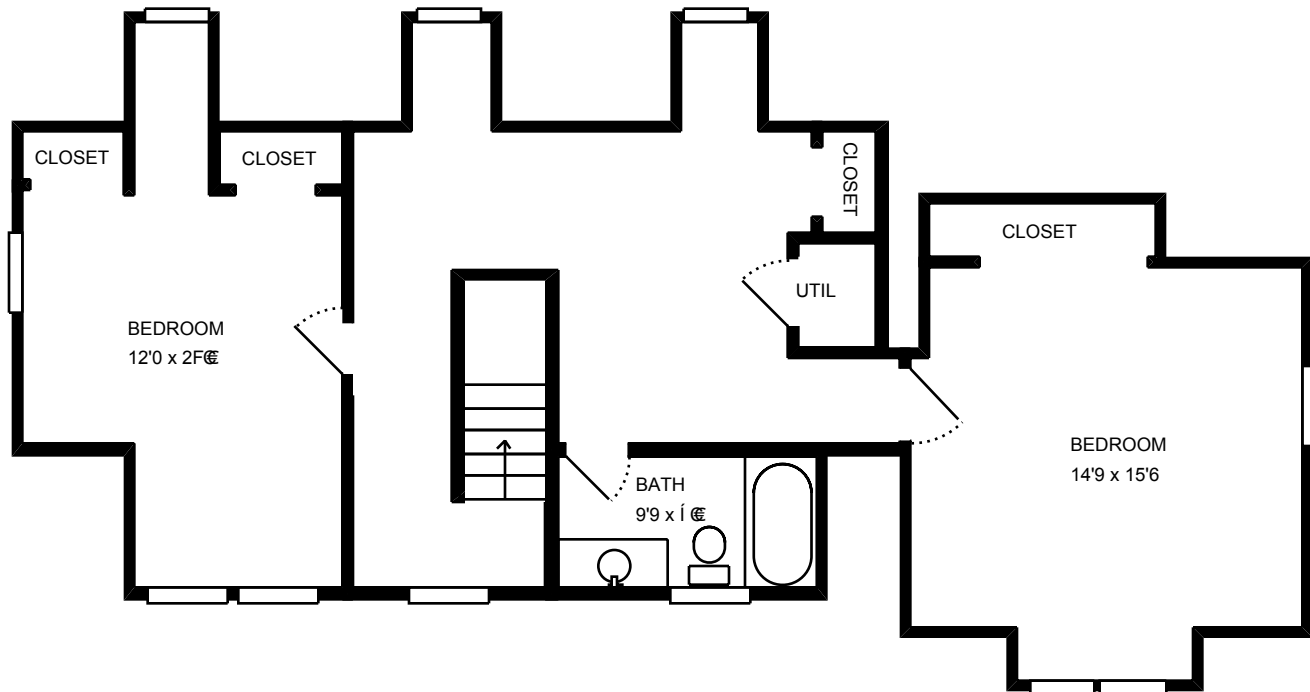

REAL ESTATE MEASURE

Website RE
Order #RE9800-19628
Measure #11573295
Measured 05/12/16

Property Address:
4704 Langdrum Lane
CHEVY CHASE, MD 20815

Total interior square footage on page: 735 sf

Measurements supplied for marketing purposes only. For full details, please visit <http://www.homedepotmeasures.com/RealEstateWarranty.htm>

REAL ESTATE MEASURE

Website RE
Order #RE9800-19628
Measure #11573295
Measured 05/12/16

Property Address:
4704 Langdrum Lane
CHEVY CHASE, MD 20815

Total interior square footage on page: 1121 sf

Measurements supplied for marketing purposes only. For full details, please visit <http://www.homedepotmeasures.com/RealEstateWarranty.htm>

REAL ESTATE MEASURE

Website RE
Order #RE9800-19628
Measure #11573295
Measured 05/12/16

Property Address:
4704 Langdrum Lane
CHEVY CHASE, MD 20815

Total interior square footage on page: 1139 sf

Measurements supplied for marketing purposes only. For full details, please visit <http://www.homedepotmeasures.com/RealEstateWarranty.htm>