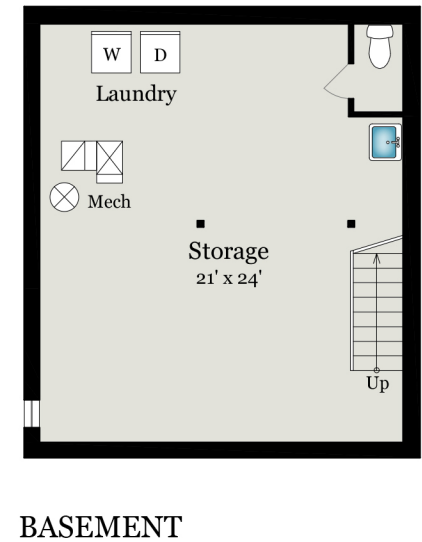

# 6200 WELLBORN DRIVE

BETHESDA, MD 20816

Rendering by Floor Plan Visuals.  
All measurements are approximate. While deemed reliable, no information on these floor plans should be relied upon without independent verification.