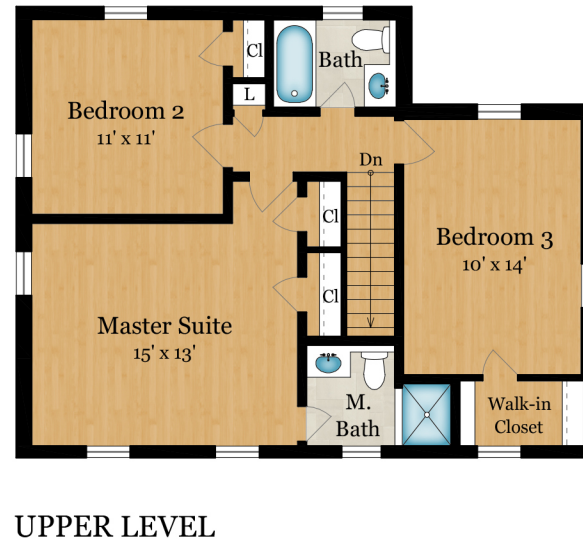

# 6200 WELLBORN DRIVE

BETHESDA, MD 20816

Rendering by Floor Plan Visuals.  
All measurements are approximate. While deemed reliable, no information on these floor plans should be relied upon without independent verification.