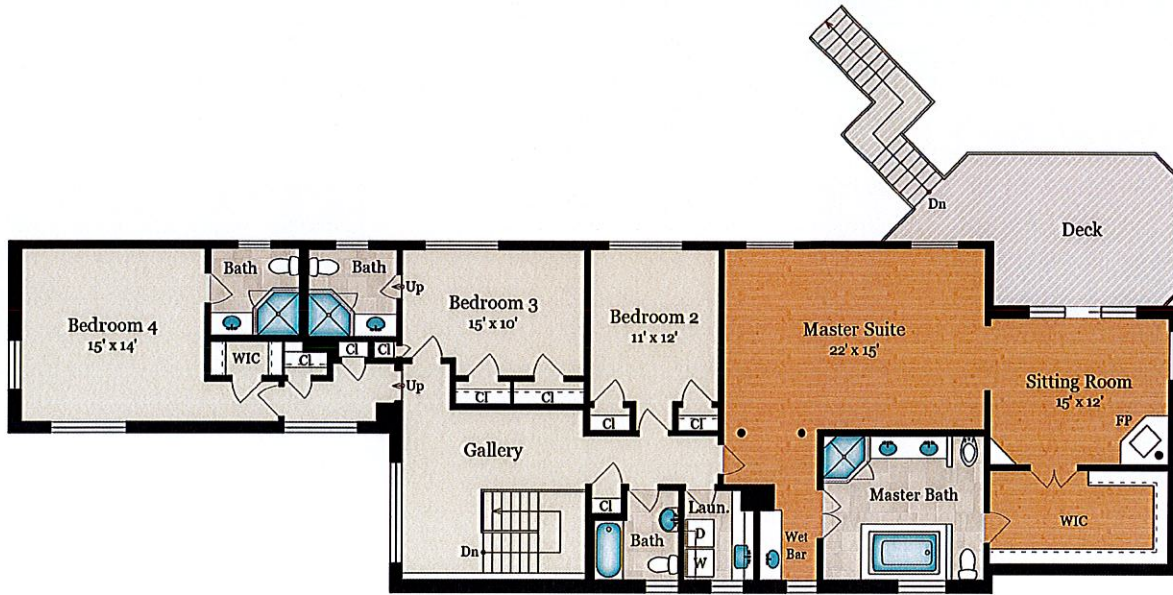

301 SPRINGBROOK DRIVE

SILVER SPRING, MD 20904

Partial Lot Shown

MAIN LEVEL

Rendering by Floor Plan Visuals.
All measurements are approximate. While deemed reliable, no information on these floor plans should be relied upon without independent verification.

Susan Berger
Tel: 202.255.5006
susanhberger@gmail.com

Ellen Sandler
Tel: 202.255.5007
ellen.sandler@gmail.com

301 SPRINGBROOK DRIVE

SILVER SPRING, MD 20904

UPPER LEVEL

LOWER LEVEL

SHED

POOL HOUSE

Rendering by Floor Plan Visuals.
All measurements are approximate. While deemed reliable, no information on these floor plans should be relied upon without independent verification.

Susan Berger
Tel: 202.255.5006
susanhberger@gmail.com