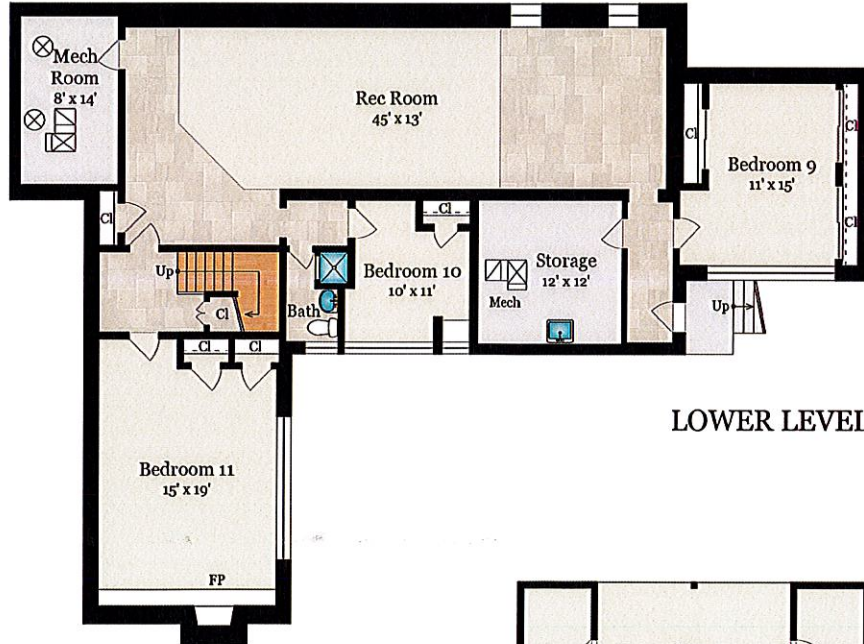

301 SPRINGBROOK DRIVE

SILVER SPRING, MD 20904

Partial Lot Shown

MAIN LEVEL

Rendering by Floor Plan Visuals.
All measurements are approximate. While deemed reliable, no information on these floor plans should be relied upon without independent verification.

Susan Berger
Tel: 202.255.5006
susanhberger@gmail.com

Ellen Sandler
Tel: 202.255.5007
ellen.sandler@gmail.com

301 SPRINGBROOK DRIVE

SILVER SPRING, MD 20904

UPPER LEVEL

LOWER LEVEL

SHED

POOL HOUSE

Rendering by Floor Plan Visuals.
All measurements are approximate. While deemed reliable, no information on these floor plans should be relied upon without independent verification.

Susan Berger
Tel: 202.255.5006
susanhberger@gmail.com