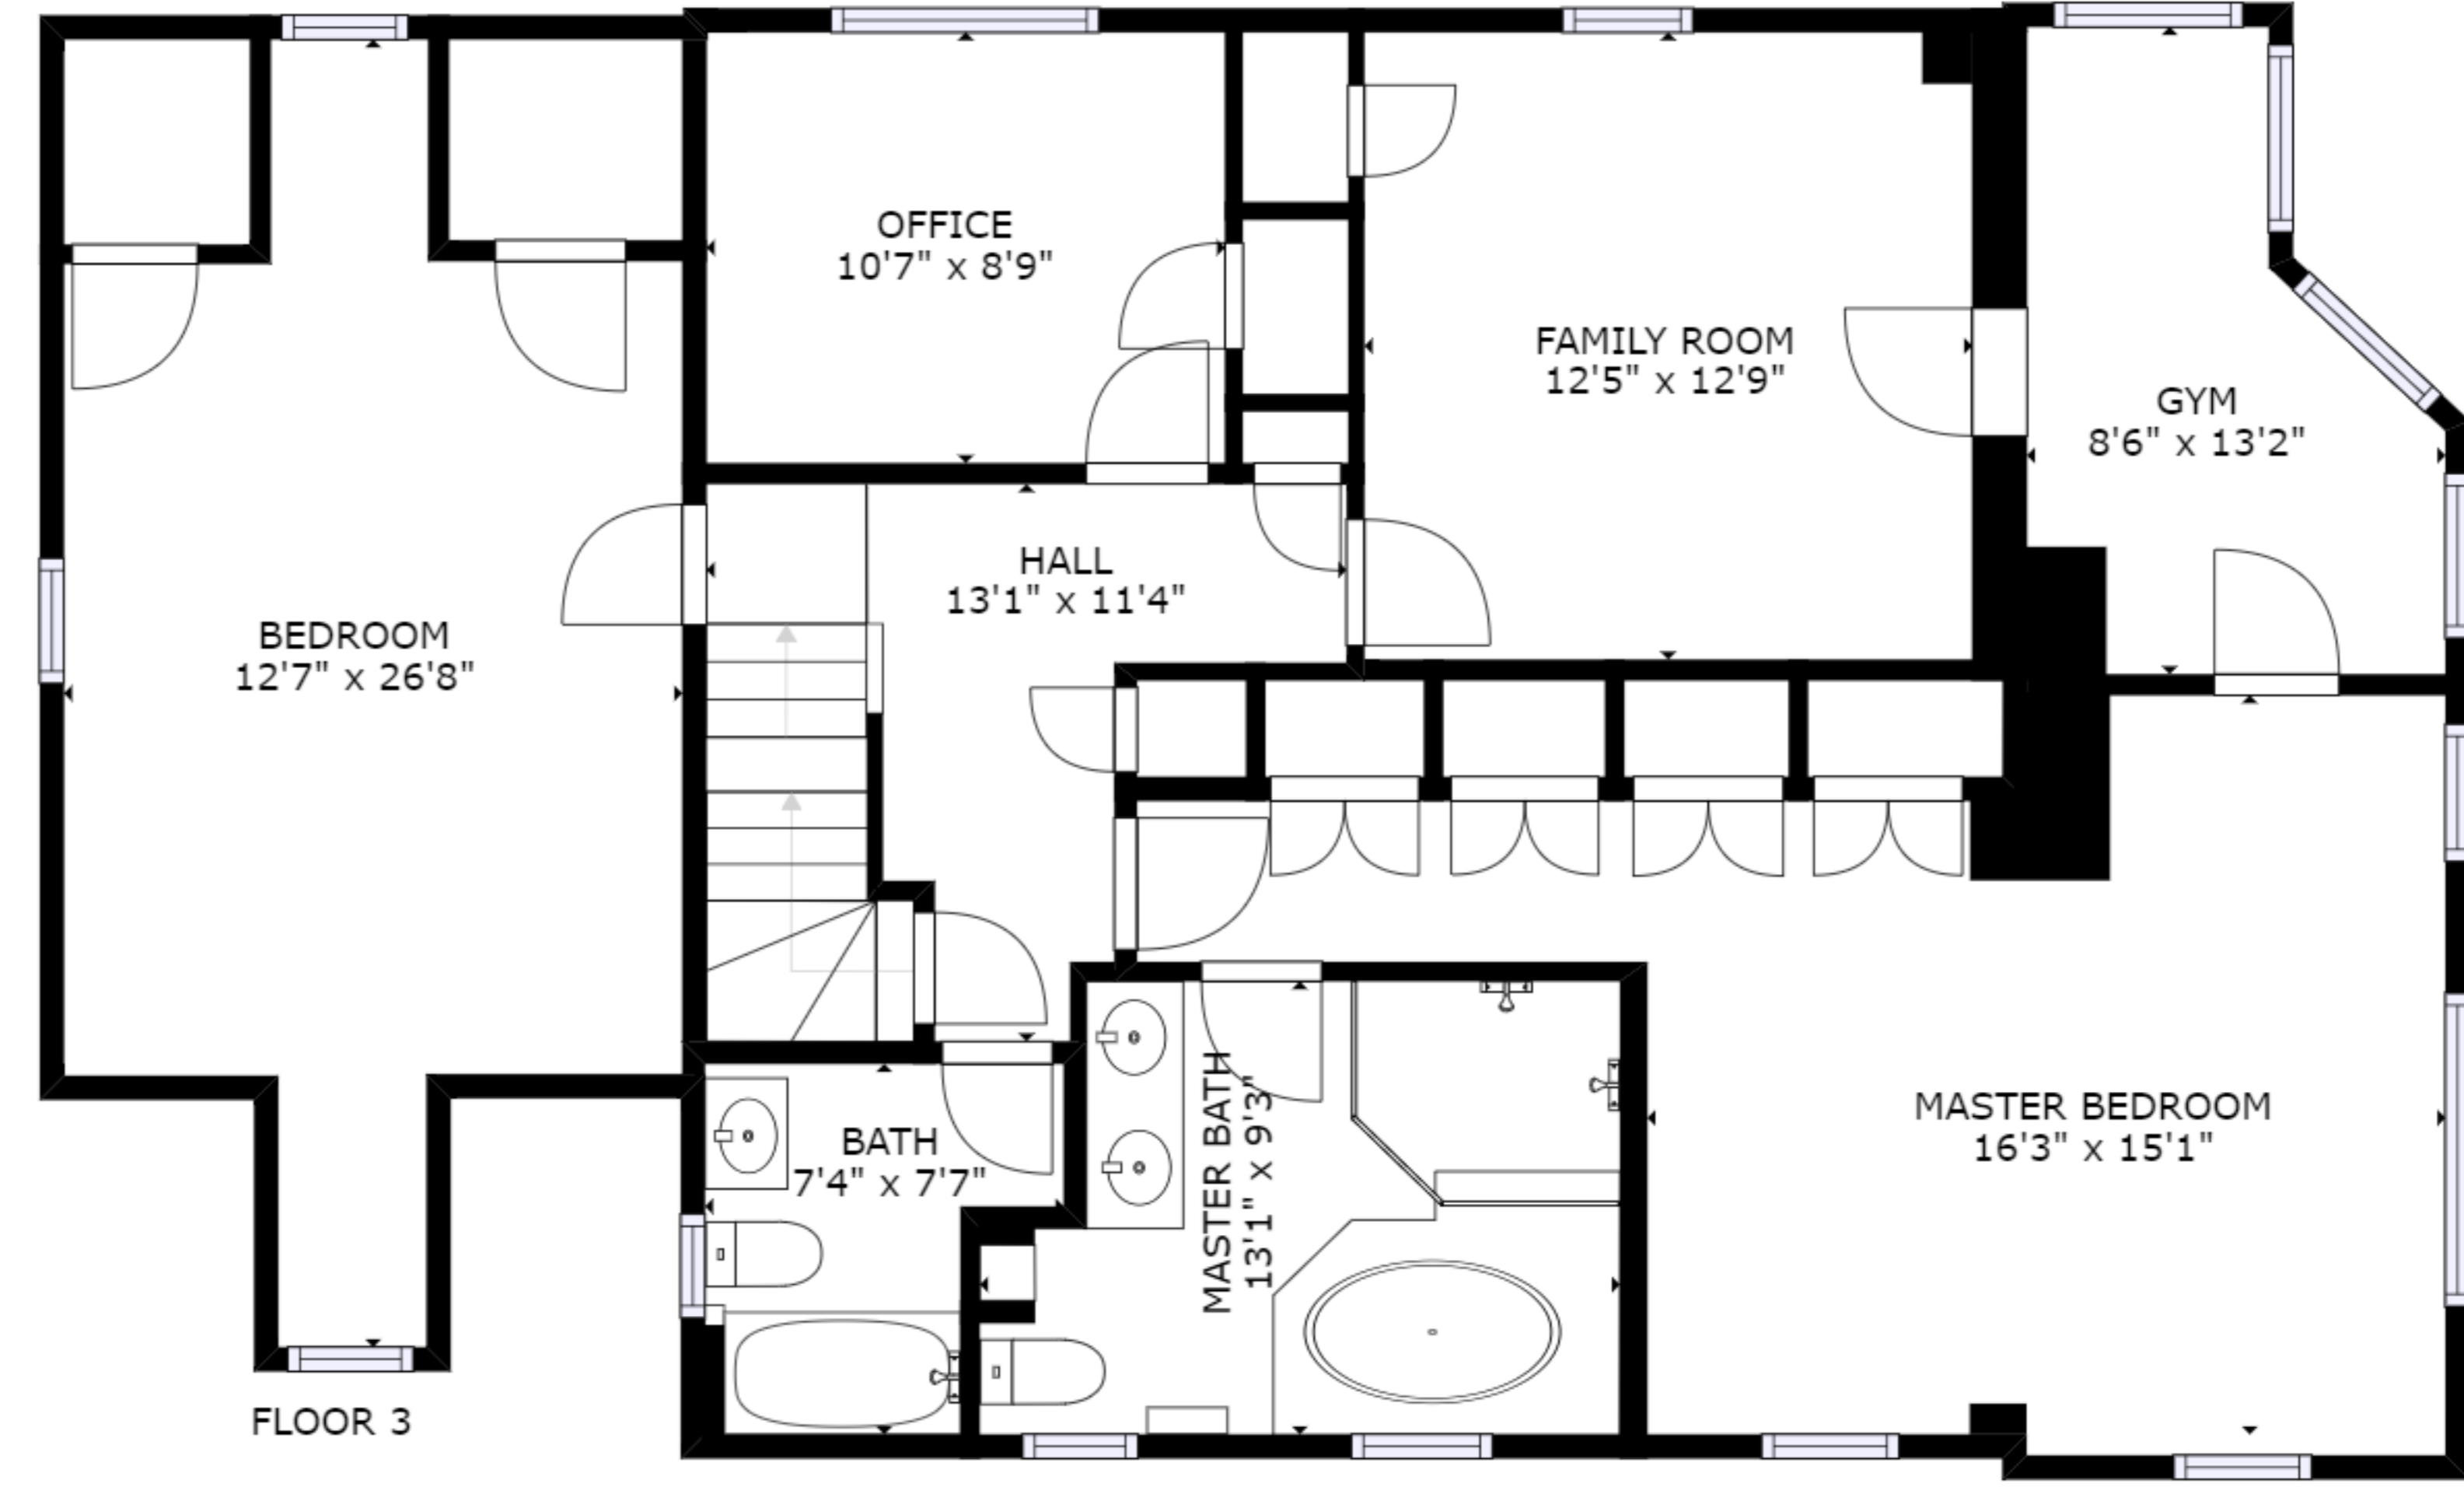

FLOOR 2

FLOOR 4

FLOOR 1

FLOOR 3

GROSS INTERNAL AREA
 FLOOR 1: 696 sq ft, FLOOR 2: 1345 sq ft
 FLOOR 3: 1286 sq ft, FLOOR 4: 409 sq ft
 EXCLUDED AREAS: , REDUCED HEADROOM BELOW 1.5M: 33 sq ft
 TOTAL: 3737 sq ft
 SIZES AND DIMENSIONS ARE APPROXIMATE, ACTUAL MAY VARY.