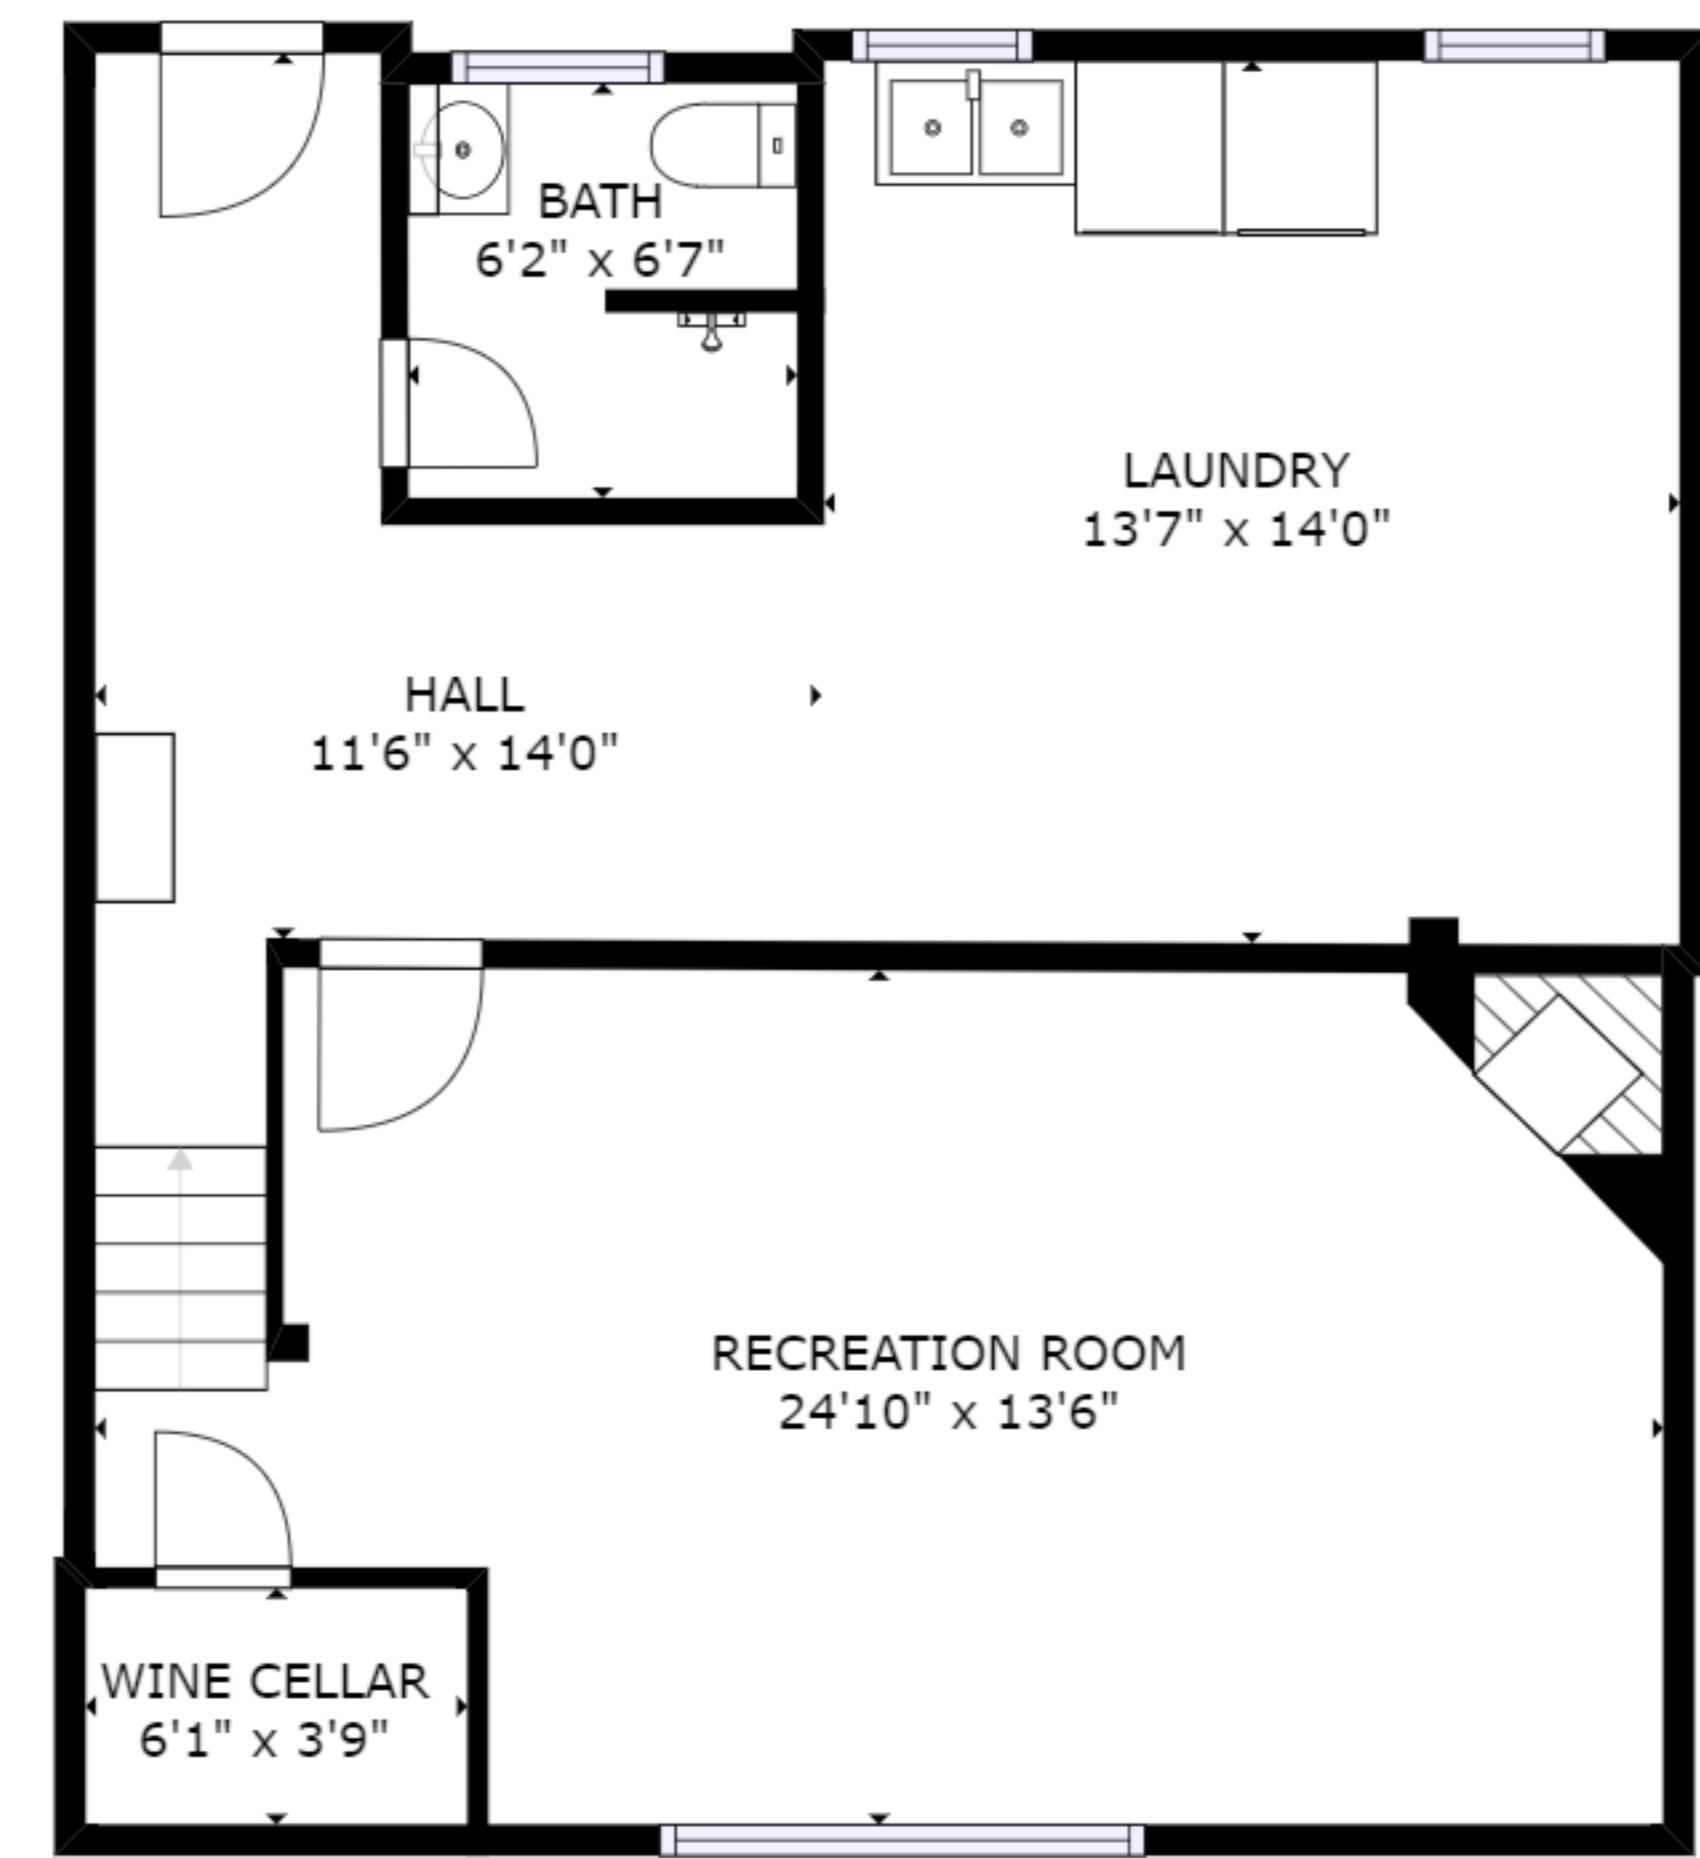

FLOOR 2

FLOOR 4

FLOOR 1

FLOOR 3

GROSS INTERNAL AREA
 FLOOR 1: 696 sq ft, FLOOR 2: 1345 sq ft
 FLOOR 3: 1286 sq ft, FLOOR 4: 409 sq ft
 EXCLUDED AREAS: , REDUCED HEADROOM BELOW 1.5M: 33 sq ft
 TOTAL: 3737 sq ft
 SIZES AND DIMENSIONS ARE APPROXIMATE, ACTUAL MAY VARY.