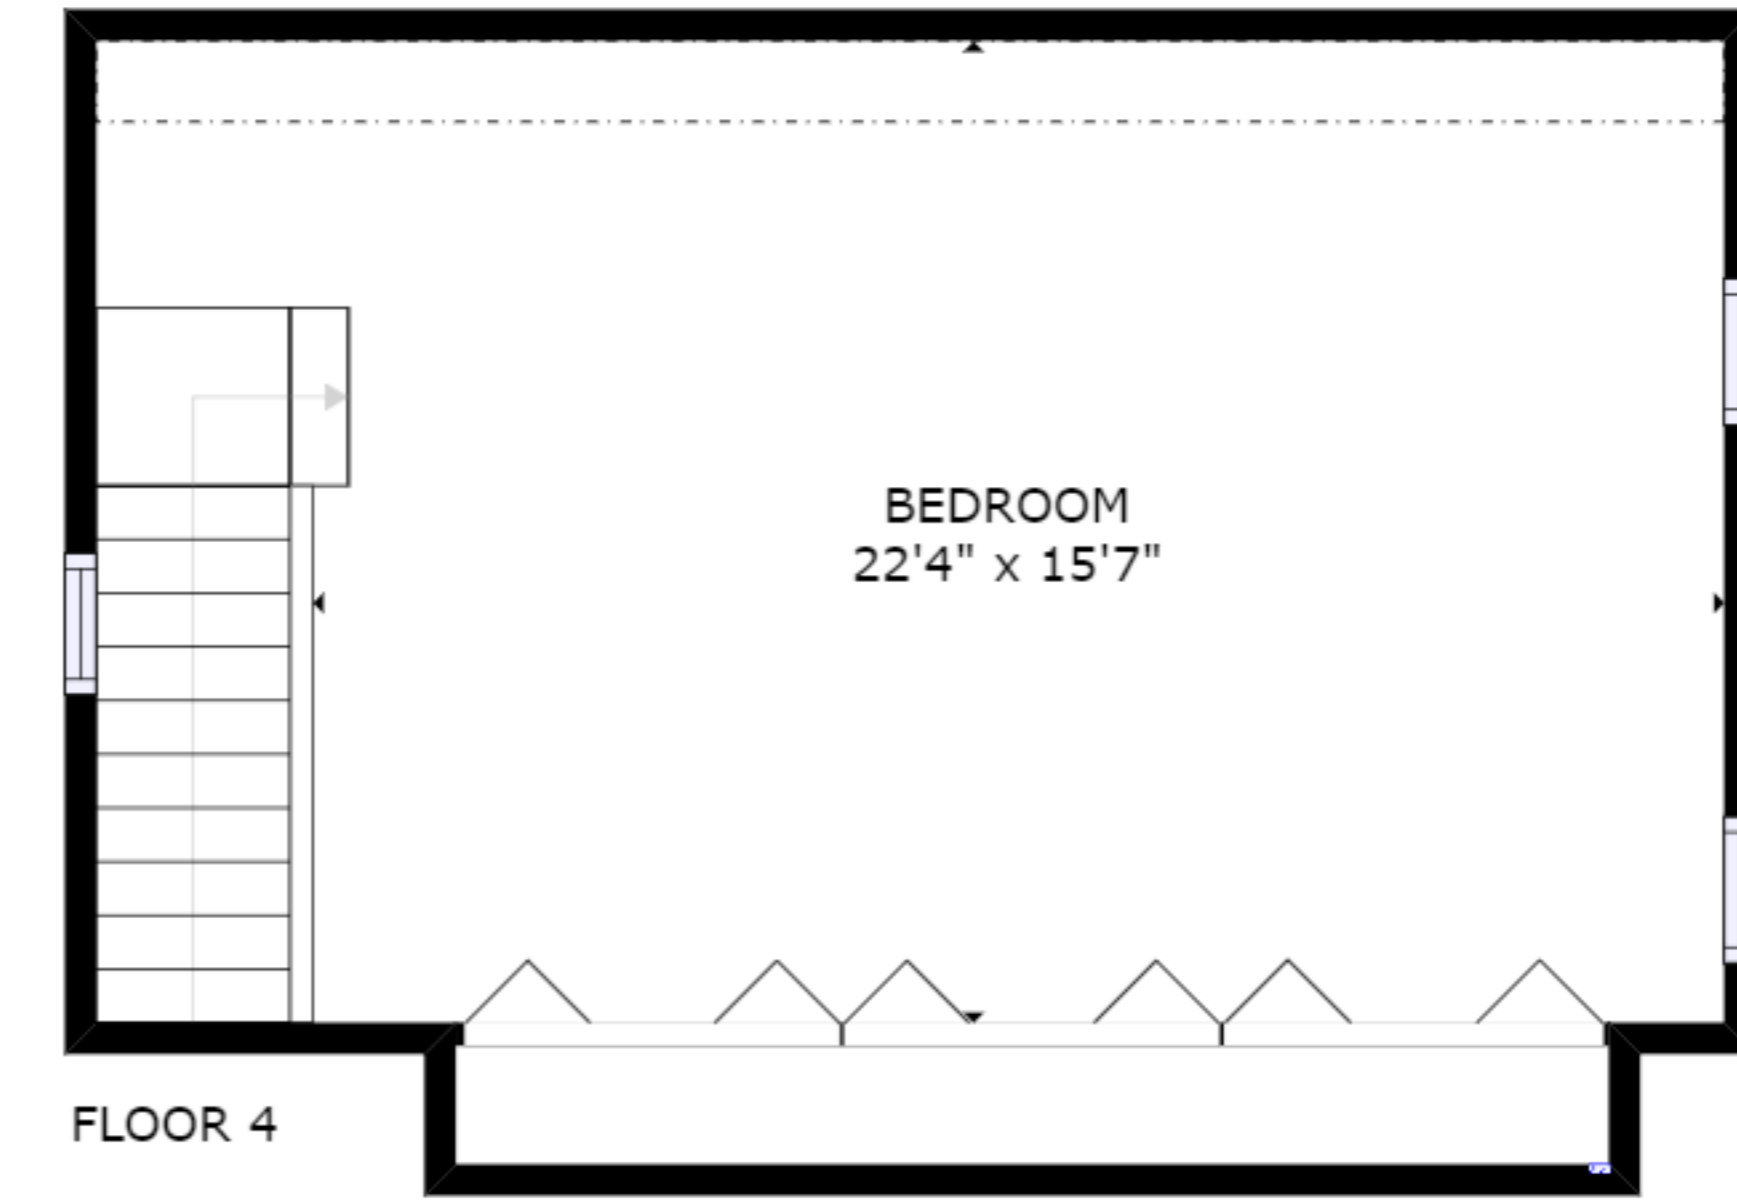

FLOOR 2

FLOOR 4

FLOOR 1

FLOOR 3

GROSS INTERNAL AREA
 FLOOR 1: 696 sq ft, FLOOR 2: 1345 sq ft
 FLOOR 3: 1286 sq ft, FLOOR 4: 409 sq ft
 EXCLUDED AREAS: , REDUCED HEADROOM BELOW 1.5M: 33 sq ft
 TOTAL: 3737 sq ft
 SIZES AND DIMENSIONS ARE APPROXIMATE, ACTUAL MAY VARY.