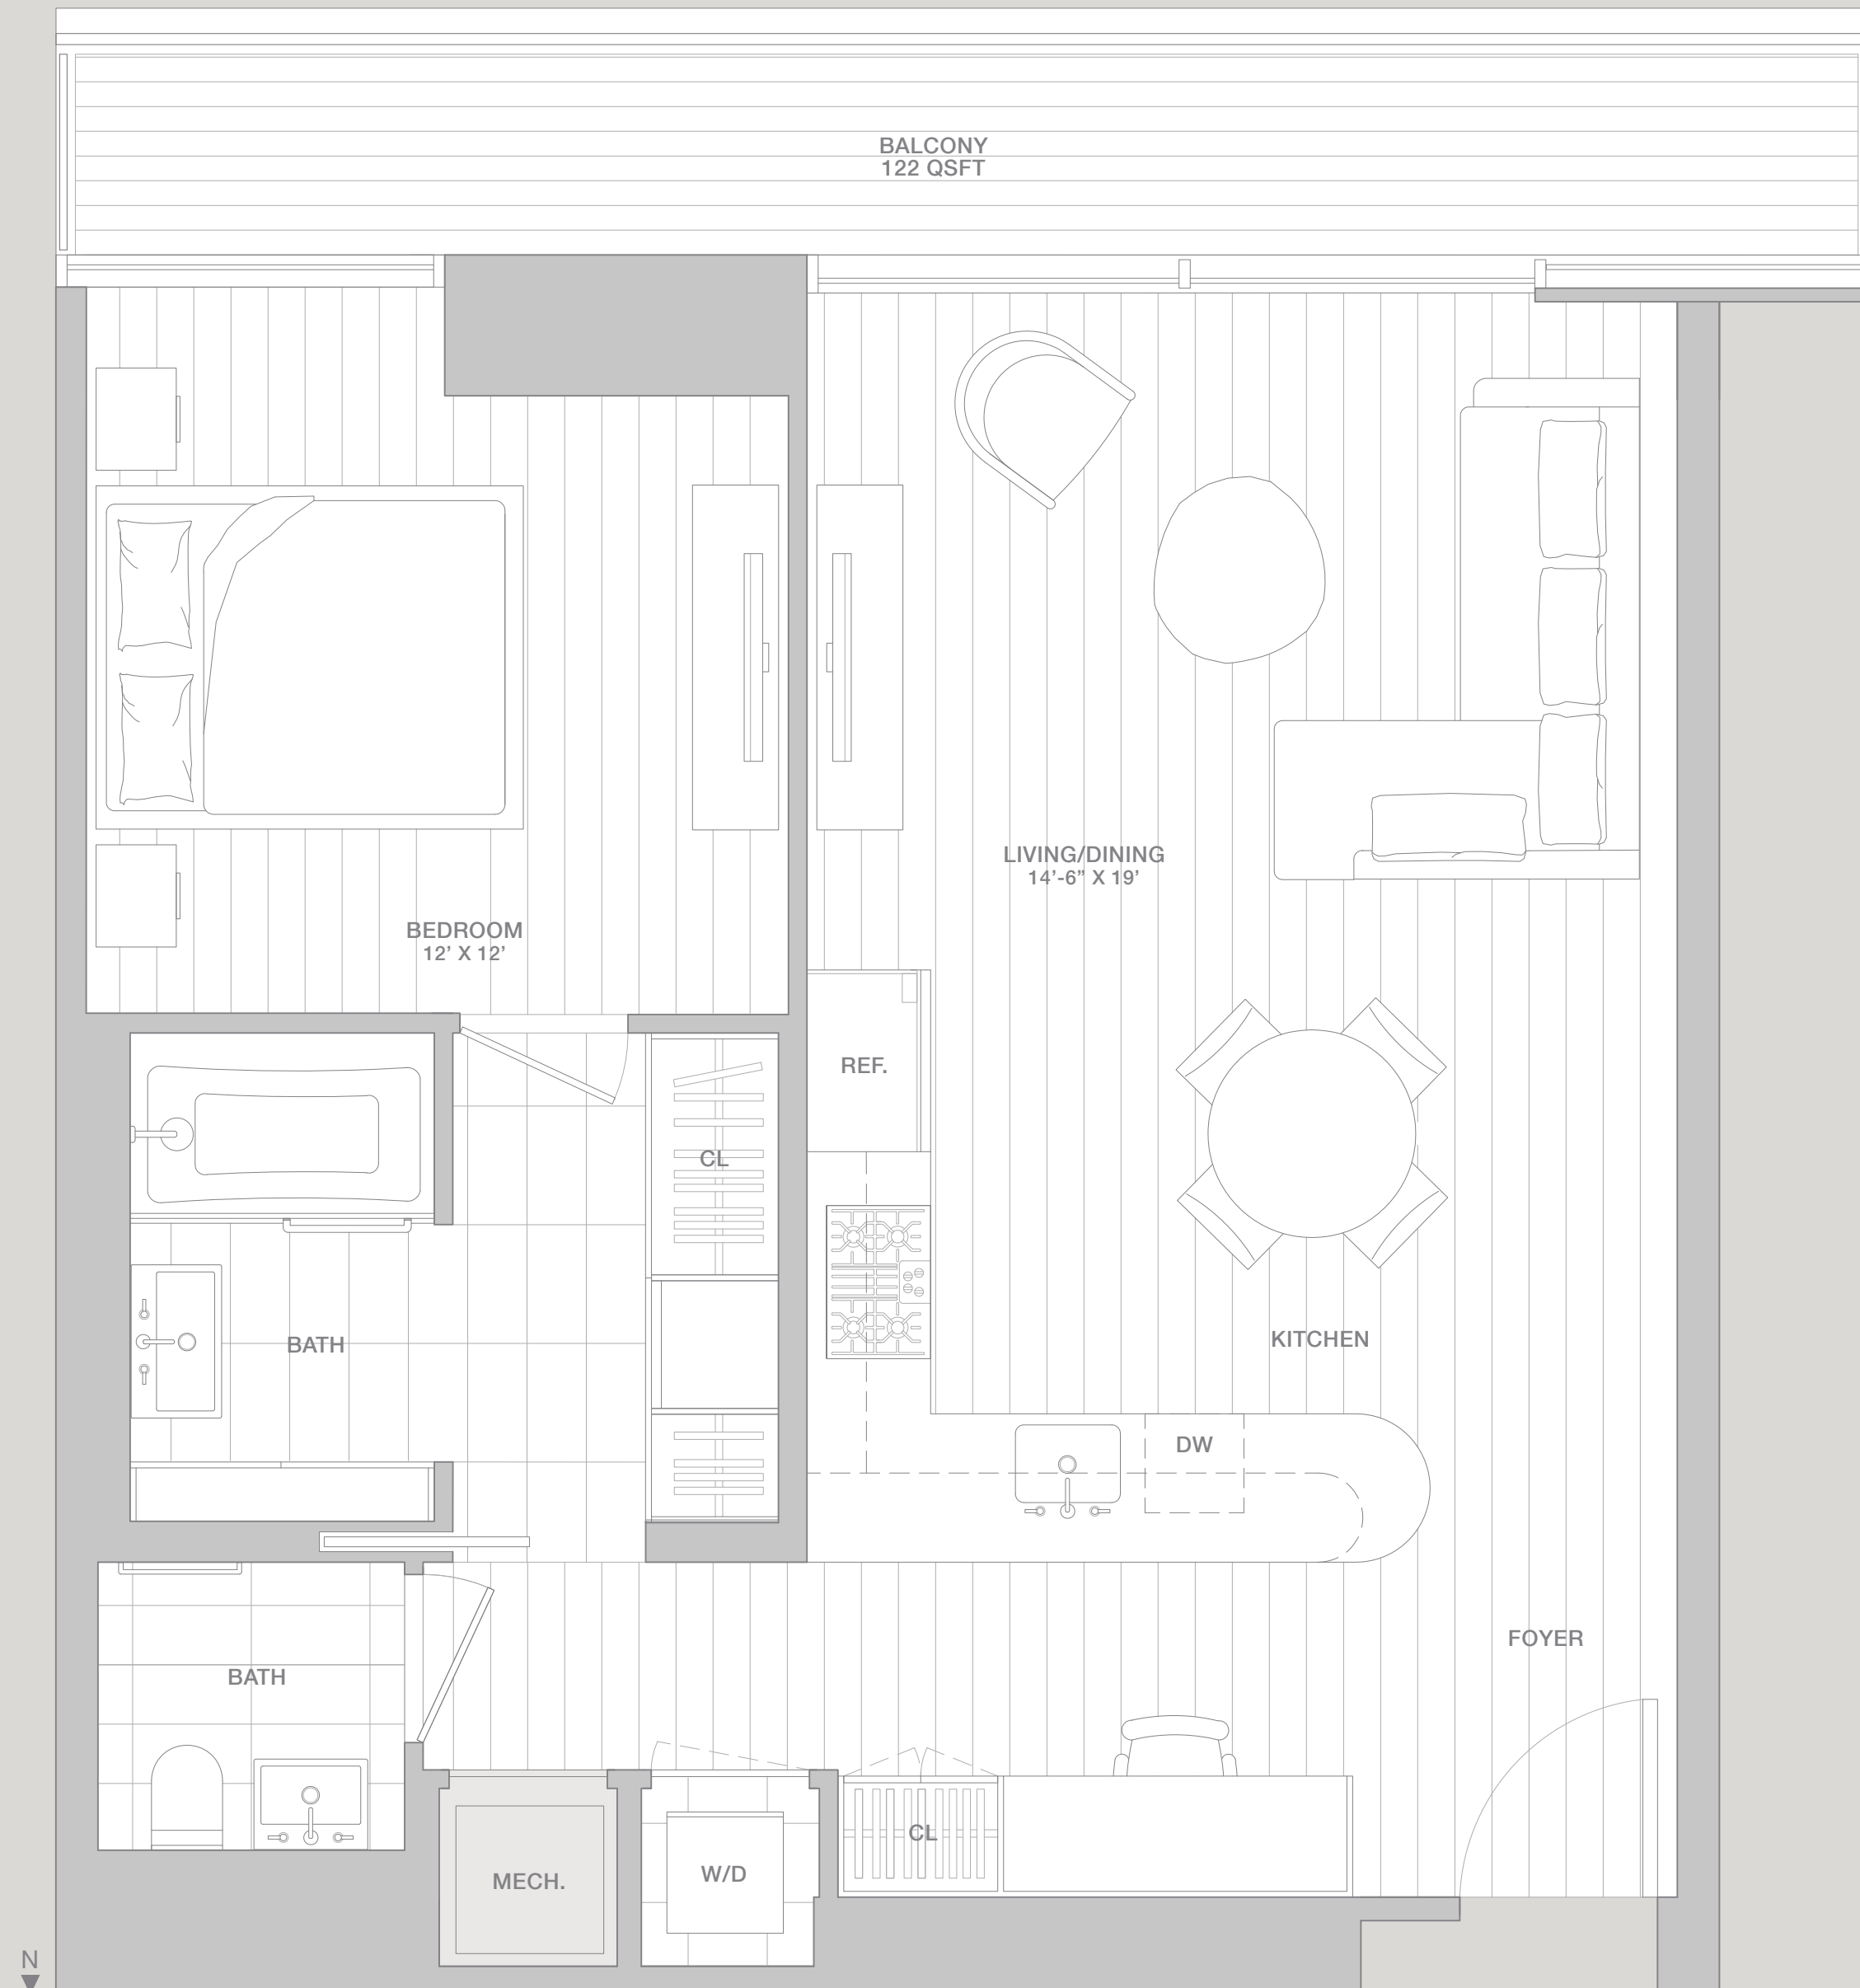

UNITS 309,409,509,609,709,806,905,1005,1105

1 BED • 1 BATH | 925 H STREET NORTHWEST

**SERVICES & AMENITIES**

- 24-HOUR ON-SITE SECURITY
  - ON-SITE CONCIERGE AND PACKAGE RECEIVING SERVICE
  - KEY FOB ACCESS
  - 2,700 SQUARE FOOT FITNESS CENTER FEATURING STATE-OF-THE-ART CARDIO AND STRENGTH TRAINING EQUIPMENT
  - YOGA STUDIO
  - PRIVATE SPA TREATMENT ROOM
  - TWO LANDSCAPED ROOF-TOP TERRACES FEATURING OUTDOOR KITCHENS AND AN OUTDOOR DINING ROOM, AND AN OUTDOOR FIRE-PIT
  - BANQUET SIZED DINING ROOM WITH CATERING KITCHEN AND BAR LOUNGE
  - EXECUTIVE BOARD ROOM
  - MEDIA ROOM/LOUNGE WITH OUTDOOR LANDSCAPED TERRACE
  - ON-SITE GUEST SUITE\*
  - DEDICATED ON-PREMISE INDOOR PARKING\*\*
  - PRIVATE STORAGE\*\*
  - PRIVATE LOCKED WINE STORAGE\*\*\*
- \* Guest suite is available at an additional charge. \*\*Dedicated parking and storage will be available for purchase.  
\*\*\* Based on availability.

**LIVING & DINING AREAS**

- DRAMATIC FULL HEIGHT EXTERIOR WINDOWS WITH 6" WIDE SLIDING DOORS
- 9 (+/-) FOOT CEILING HEIGHTS IN PRIMARY LIVING AREAS
- SELECT NORTHERN EUROPEAN WHITE OAK HARDWOOD FLOORING
- SURFACE MOUNTED TRACK LIGHTING AND/OR RECESSED LIGHTING